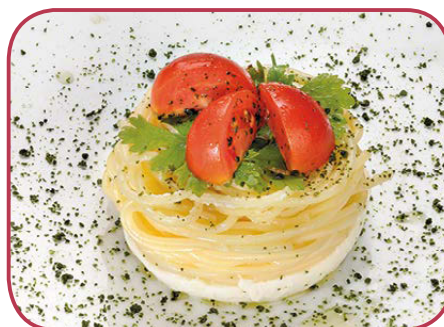

CODE	CM	H CM	PACK	EAN
15663	ø 7	6	12	8006043 156638

Confezione: astuccio trasparente / Packaging: transparent box