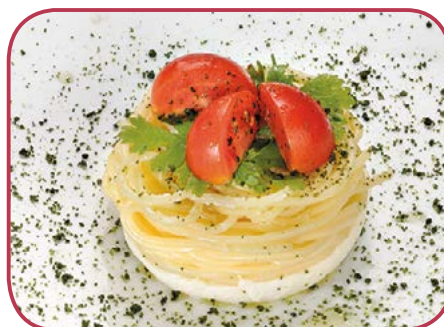

CODE	CM	H CM	PACK	EAN
15663	ø 7	6	12	8006043 156638

Confezione: astuccio trasparente / Packaging: transparent box