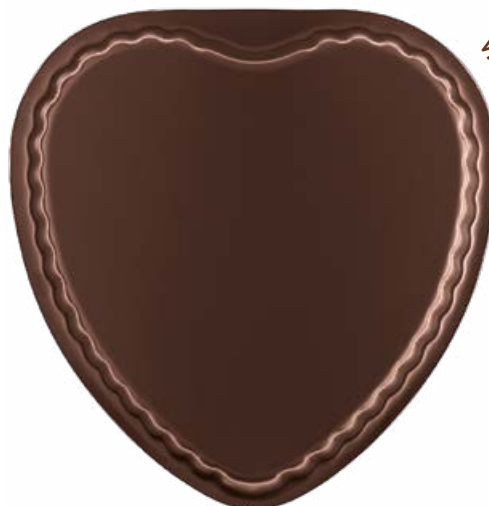

VISTA RETRO - BACK VIEW